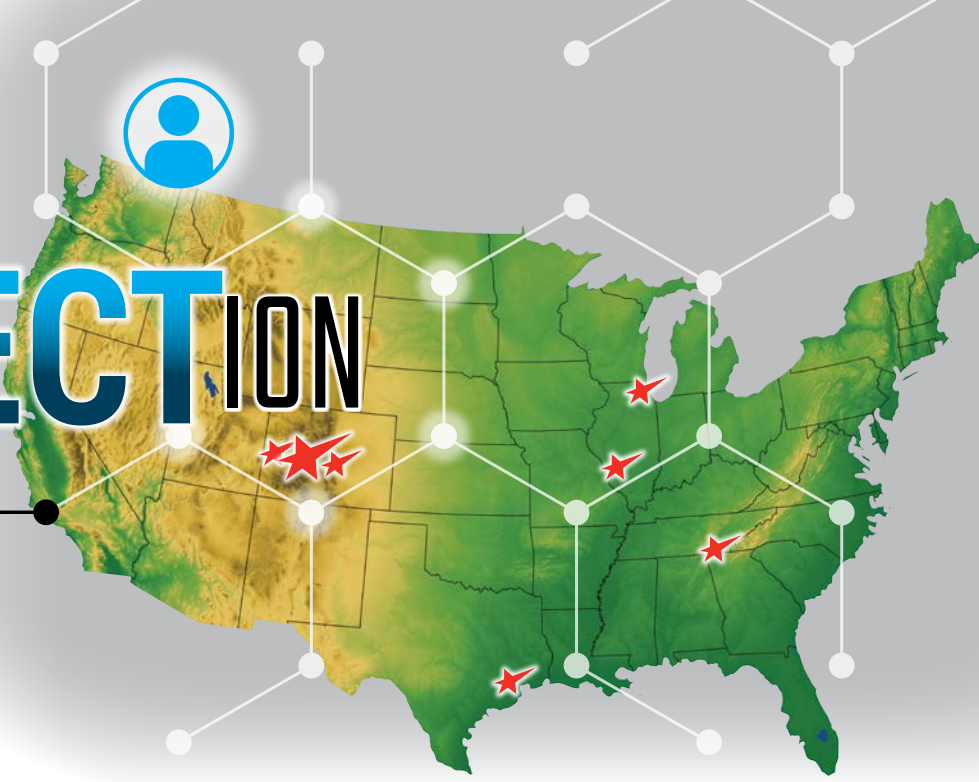

MAKE THE CONNECTION

ASPEN, COLORADO
(ASE)

FALCON | CITATION | GULFSTREAM | LEARJET | HAWKER | CHALLENGER | GLOBAL EXPRESS | EMBRAER | KING AIR | CONQUEST | PIAGGIO | OTHER

CONNECT

Jim Benninger
Aspen Airframe
Team Leader (ASE)
Office 970.925.2528
Cell 970.260.6428

West Star's Aspen Satellite is located on the Aspen-Pitkin County Airport (ASE).

Satellite locations offer 24/7 on call AOG Mobile service, along with limited maintenance and avionics repairs. When necessary, satellite locations utilize resources from one of the three full service MRO facilities located at East Alton, IL (ALN), Grand Junction, CO (GJT), and Chattanooga, TN (CHA).

Our highly trained and experienced technicians at each satellite location can aid in troubleshooting problems and providing solutions that are best suited to get you back in the air as quickly as possible. They can even assist in obtaining ferry permits if relocating your aircraft to one of our full service locations is necessary.