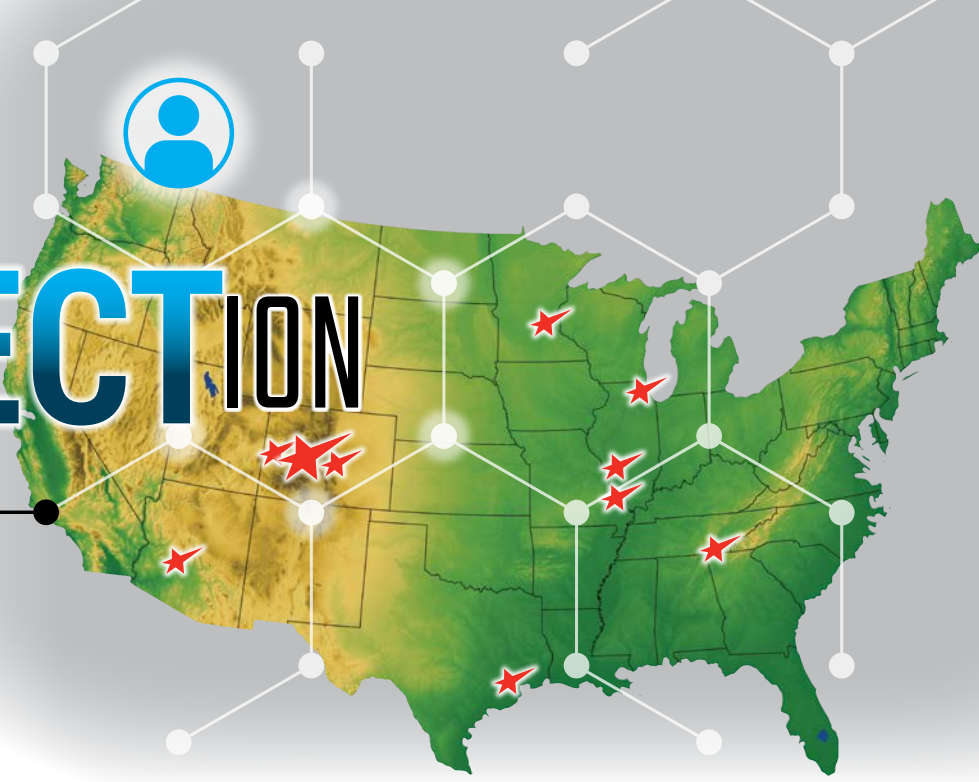

# MAKE THE CONNECTION

ASPEN, COLORADO  
(ASE)

FALCON | CITATION | GULFSTREAM | LEARJET | HAWKER | CHALLENGER | GLOBAL EXPRESS | EMBRAER | KING AIR | CONQUEST | PIAGGIO | OTHER

## CONNECT

MRT/SERVICE  
855.638.5381

**Jim Benninger**  
Aspen Airframe  
Team Leader (ASE)  
Office 970.925.2528  
Cell 970.260.6428

West Star's Aspen Satellite is located on the Aspen-Pitkin County Airport (ASE).

Satellite locations offer 24/7 on call AOG Mobile service, along with limited maintenance and avionics repairs. When necessary, satellite locations utilize resources from one of the four full service MRO facilities located at East Alton, IL (ALN), Grand Junction, CO (GJT), Chattanooga, TN (CHA), and Perryville, MO, (PCD).

Our highly trained and experienced technicians at each satellite location can aid in troubleshooting problems and providing solutions that are best suited to get you back in the air as quickly as possible. They can even assist in obtaining ferry permits if relocating your aircraft to one of our full service locations is necessary.