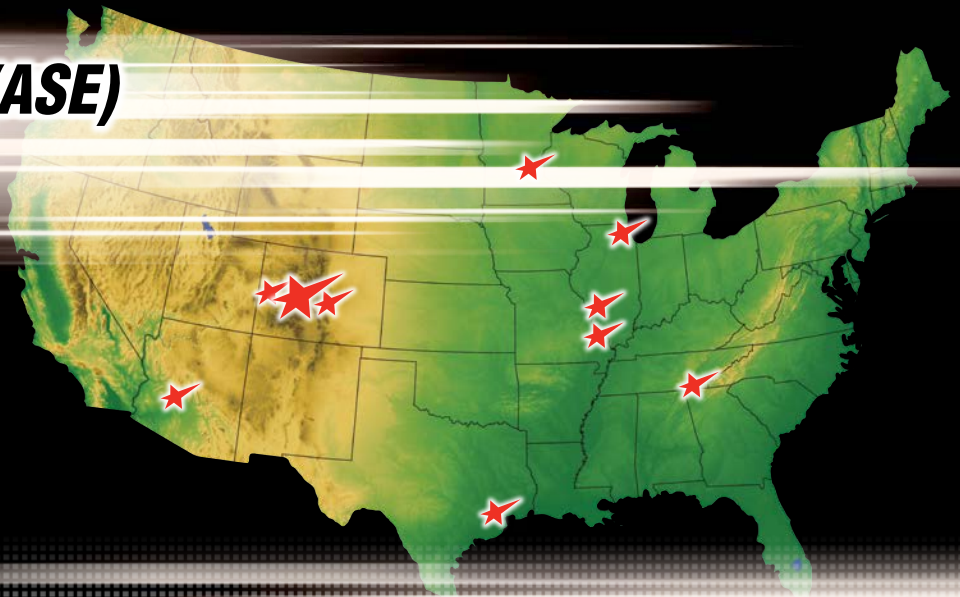

ASPEN, COLORADO (ASE)

Where *Experience* Shines®

FALCON | CITATION | GULFSTREAM | LEARJET | HAWKER | CHALLENGER | GLOBAL EXPRESS | EMBRAER | KING AIR | CONQUEST | PIAGGIO | OTHER

CONNECT

AOG/MRT SERVICE

855.638.5381

Jim Benninger

Aspen Airframe

Team Leader (ASE)

Office 970.925.2528

Cell 970.260.6428

West Star's Aspen Satellite is located on the Aspen-Pitkin County Airport (ASE).

Satellite locations offer 24/7 on call AOG Mobile service, along with limited maintenance and avionics repairs. When necessary, satellite locations utilize resources from one of the four full service MRO facilities located at East Alton, IL (ALN), Grand Junction, CO (GJT), Chattanooga, TN (CHA), and Perryville, MO (PCD).

Our highly trained and experienced technicians at each satellite location can aid in troubleshooting problems and providing solutions that are best suited to get you back in the air as quickly as possible. They can even assist in obtaining ferry permits if relocating your aircraft to one of our full service locations is necessary.