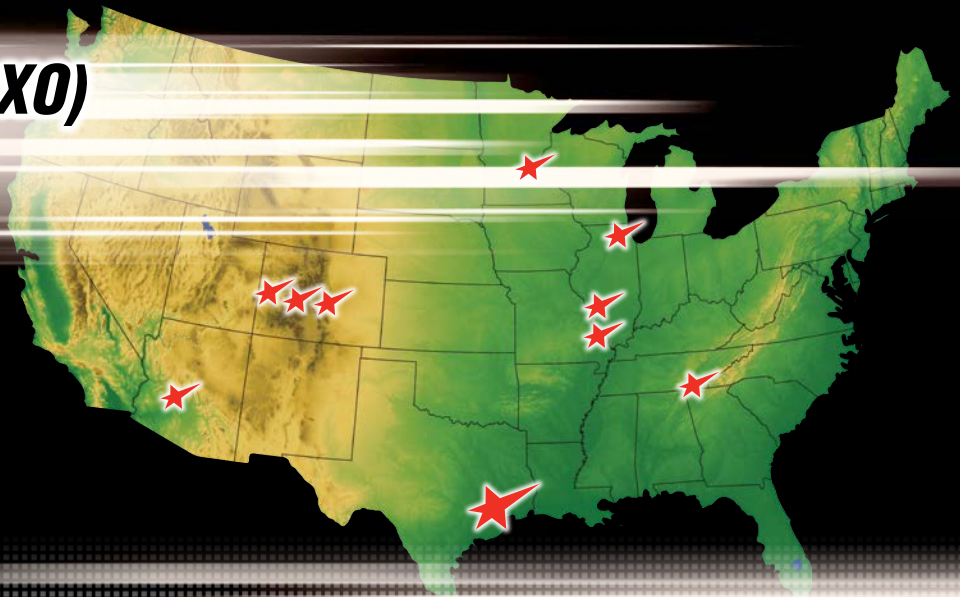

# HOUSTON, TEXAS (CXO)

**Where Experience Shines®**

FALCON | CITATION | GULFSTREAM | LEARJET | HAWKER | CHALLENGER | GLOBAL EXPRESS | EMBRAER | KING AIR | CONQUEST | PIAGGIO | OTHER

CXO's satellite location offers drop in and AOG/MRT aircraft services in the entire Houston area. When necessary, satellite locations utilize resources for one of the four full service MRO facilities located at East Alton, IL (ALN), Grand Junction, CO (GJT), Chattanooga, TN (CHA), and Perryville, MO (PCD).

Our highly trained and experienced technicians at each satellite location can aid in troubleshooting problems and providing solutions that are best suited to get you back in the air as quickly as possible. They can even assist in obtaining ferry permits if relocating your aircraft to one of our full service locations is necessary.