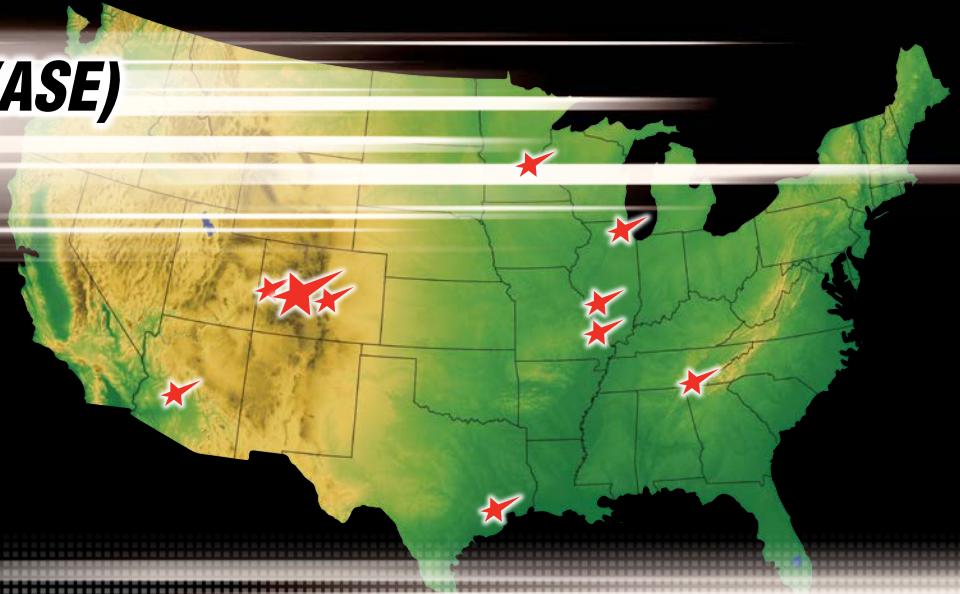

# ASPEN, COLORADO (ASE)

**Where Experience Shines®**

FALCON | CITATION | GULFSTREAM | LEARJET | HAWKER | CHALLENGER | GLOBAL EXPRESS | EMBRAER | KING AIR | CONQUEST | PIAGGIO | OTHER

### Jim Benninger

Aspen Airframe

Team Leader (ASE)

Office 970.925.2528

Cell 970.260.6428

West Star's Aspen Satellite is located on the Aspen-Pitkin County Airport (ASE).

Satellite locations offer 24/7 on call AOG Mobile service, along with limited maintenance and avionics repairs. When necessary, satellite locations utilize resources from one of the four full service MRO facilities located at East Alton, IL (ALN), Grand Junction, CO (GJT), Chattanooga, TN (CHA), and Perryville, MO (PCD).

Our highly trained and experienced technicians at each satellite location can aid in troubleshooting problems and providing solutions that are best suited to get you back in the air as quickly as possible. They can even assist in obtaining ferry permits if relocating your aircraft to one of our full service locations is necessary.