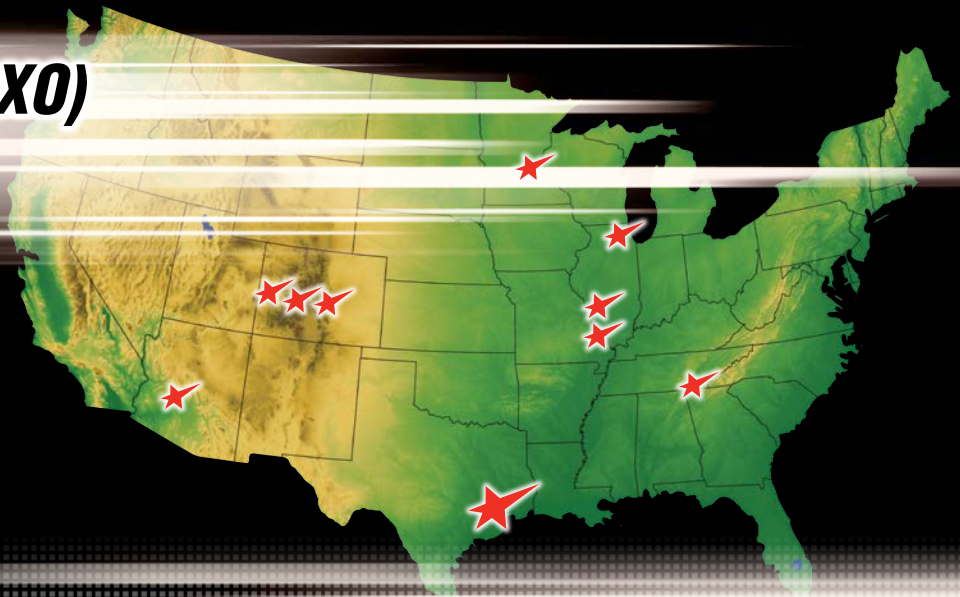

HOUSTON, TEXAS (CXO)

Where *Experience* Shines®

FALCON | CITATION | GULFSTREAM | LEARJET | HAWKER | CHALLENGER | GLOBAL EXPRESS | EMBRAER | KING AIR | CONQUEST | PIAGGIO | OTHER

CONNECT

AOG/MRT SERVICE

855.638.5381

Dana Varney

Satellite Manager (CXO)

Cell: 936.333.3113

West Star's Houston satellite location is located at Conroe-North Houston Regional Airport (CXO) and provides aircraft maintenance support for Houston Metropolitan Airports.

CXO's satellite location offers drop in and AOG/MRT aircraft services in the entire Houston area. When necessary, satellite locations utilize resources for one of the four full service MRO facilities located at East Alton, IL (ALN), Grand Junction, CO (GJT), Chattanooga, TN (CHA), and Perryville, MO (PCD).

Our highly trained and experienced technicians at each satellite location can aid in troubleshooting problems and providing solutions that are best suited to get you back in the air as quickly as possible. They can even assist in obtaining ferry permits if relocating your aircraft to one of our full service locations is necessary.